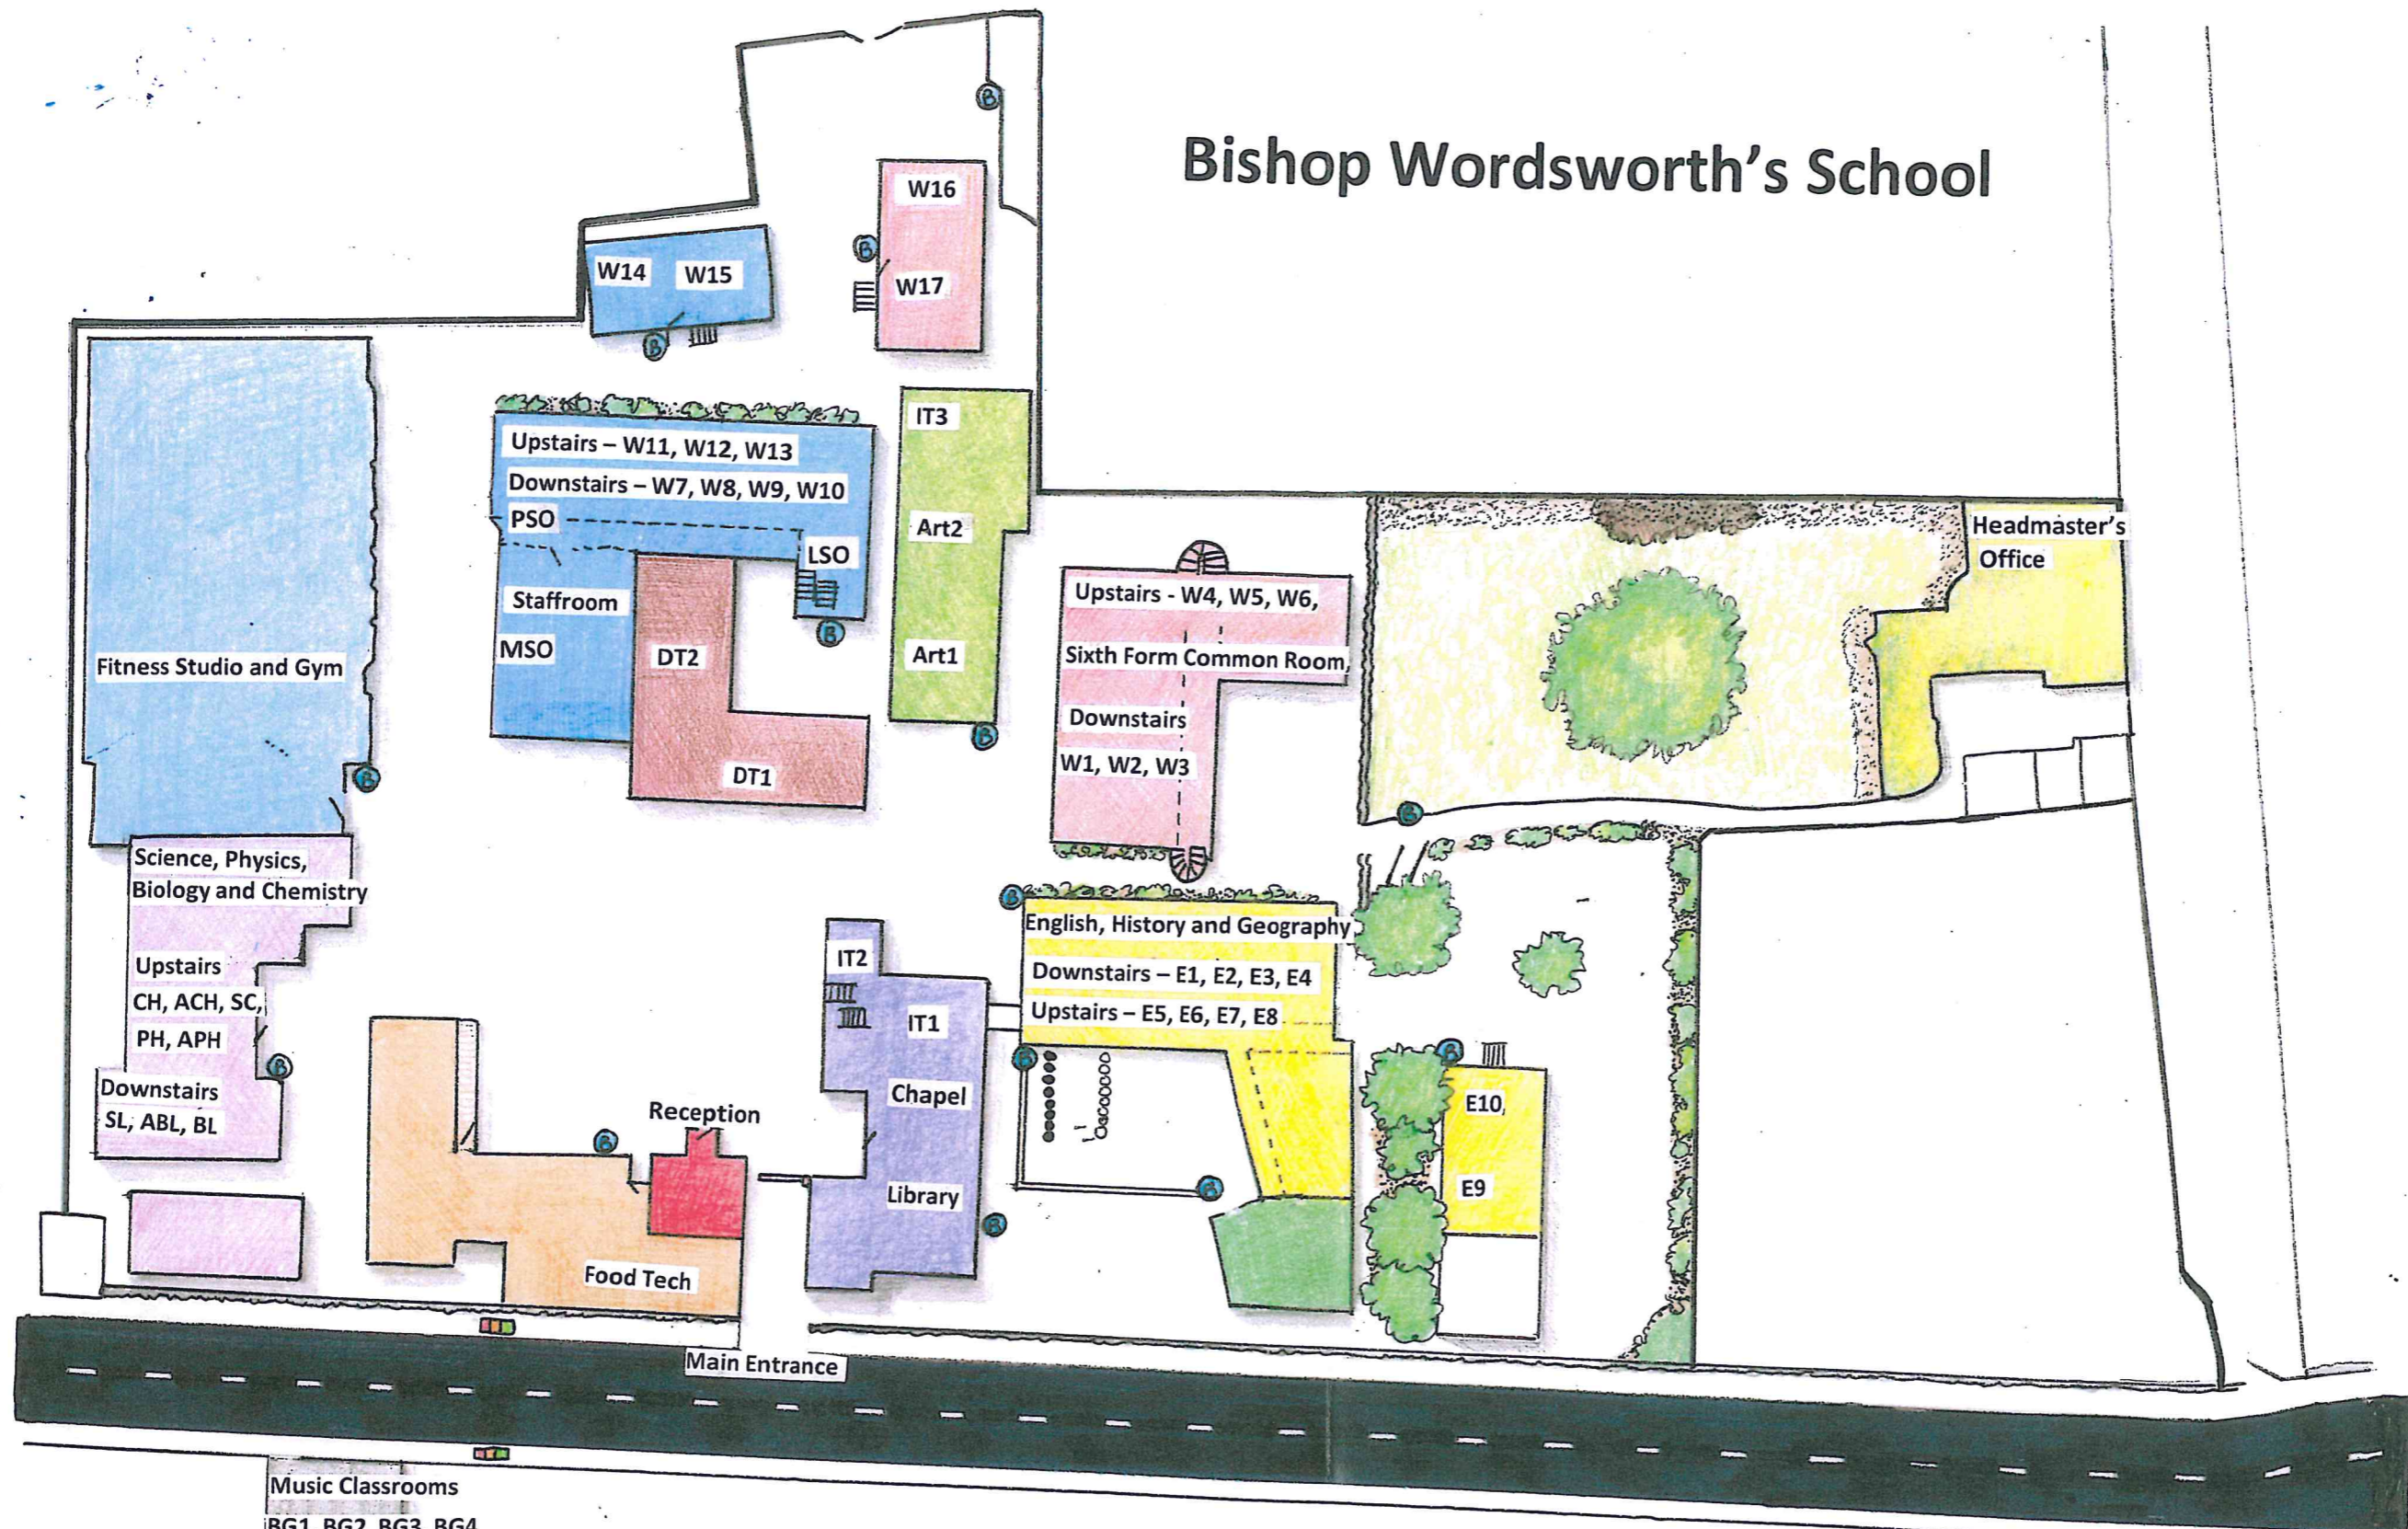

Bishop Wordsworth's School

Music Classrooms
BG1, BG2, BG3, BG4

- | | | |
|---|--|--|
|  Number Eleven |  Dining Hall |  Bishopgate |
|  Languages (MFL) |  Science Block |  Sixth Form Block |
|  Paddock Block |  Sports Hall | |
|  Drama Studio |  Maths Block, Religious Studies, Classics | |
|  Chapel Block |  Design Technology | |
|  Reception |  Art Block | |